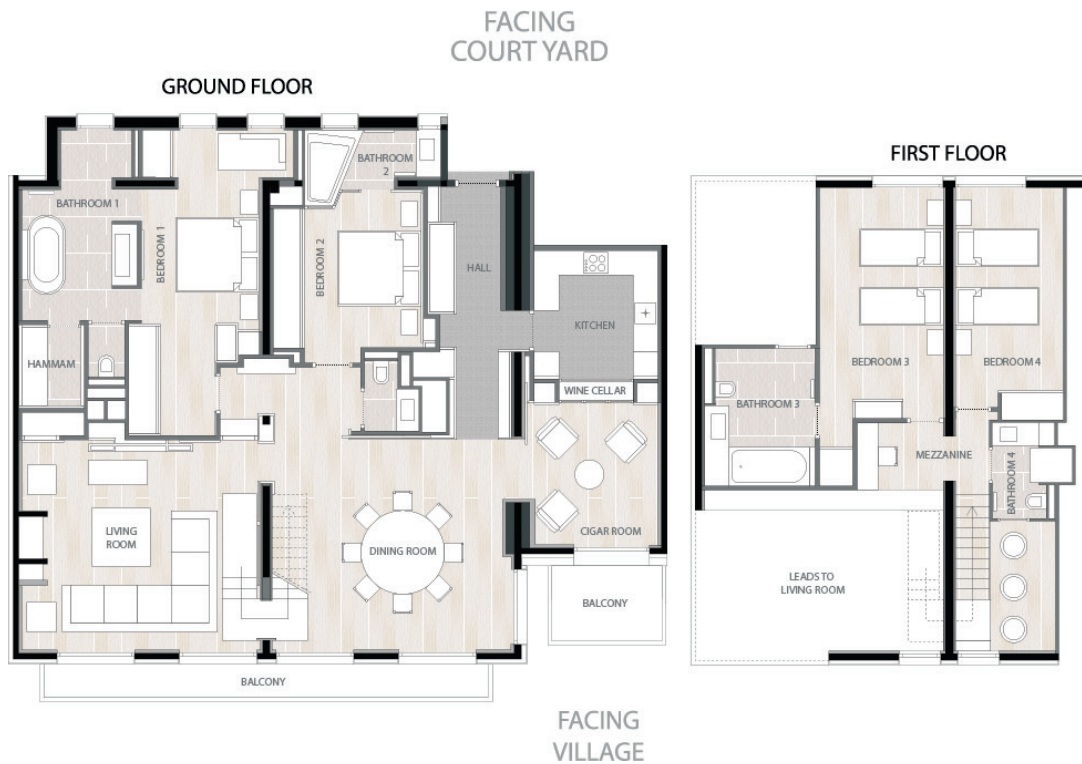

GRANDES ALPES

★★★★★

COURCHEVEL 1850

Ruby Apartment

210 m² - duplex

Ruby duplexSuite

GRANDES
ALPES

COURCHEVEL 1850

Living room with fireplace.
 Dining room
 Professional kitchen
 Wine cellar
 4 en-suite bedrooms including master bedroom with steam room
 Smoking room

Located on the 2nd floor, consisting of a very large open plan dining room, living room with fireplace and view over the valley and the village, smoking room, professional kitchen, wine cellar, (including master bedroom with hammam) and 2 more upstairs on the 2nd level.

Surface : 210 m² en duplex

Étage : 2^{ème} étage

Vue : vallée et village

4 chambres avec dressing et salles de bain dont 2 en attique.

Fumoir

Hammam dans la chambre principale

Télévision LCD dans chaque chambre

Salon TV - salon avec cheminée vue vallée et centre village

Cuisine professionnelle