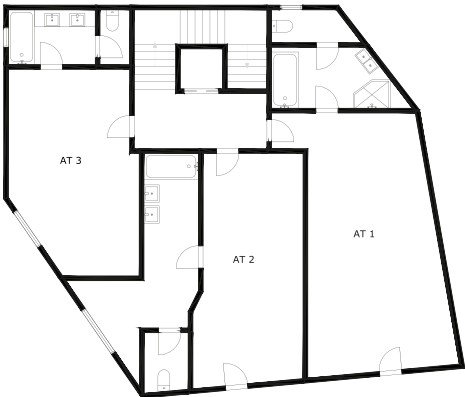

CHALET ARTEMIS

ST ANTON, AUSTRIA | SLEEPS 12

CHALET ARTEMIS | ST ANTON, AUSTRIA